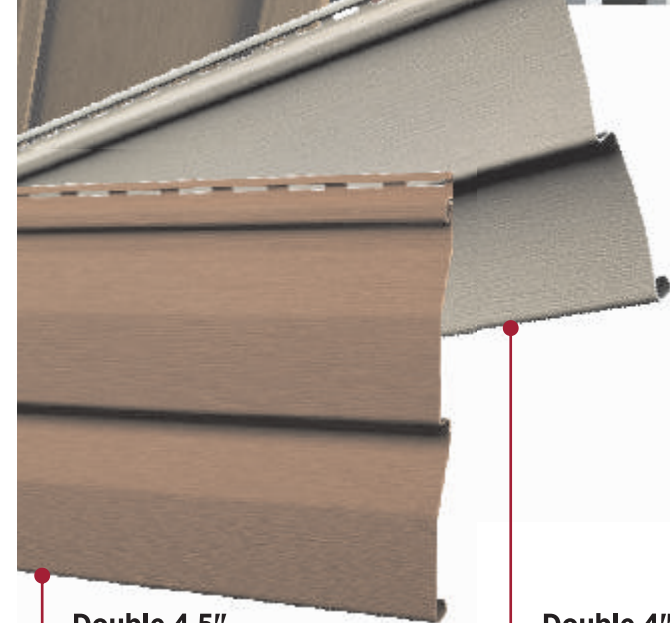

Natural Standard Colours:

D4" DL4.5" B&B" Frost	D4" DL4.5" B&B" Bone	D4" DL4.5" B&B" Ivory	D4" DL4.5" B&B" Cypress	D4" DL4.5" B&B" Stratus	D4" DL4.5" B&B" Flagstone	D4" DL4.5" B&B" Brownstone
D4" DL4.5" B&B" Clay	D4" DL4.5" B&B" Hearthstone	D4" DL4.5" B&B" Sandalwood	D4" DL4.5" B&B" Ash	D4" DL4.5" B&B" Sandcastle	D4" DL4.5" B&B" Lite Maple	D4" DL4.5" B&B" Saffron
D4" DL4.5" B&B" Satin Grey	D4" DL4.5" B&B" Sage	D4" = Double 4" Horizontal B&B = Board & Batten DL4.5" = Double 4.5" Dutchlap				

Due to the printing process colours may not be exactly as shown. Please refer to actual siding samples before making final decisions. Inquire with your distributor to confirm colours and products

Double 4.5" Dutchlap

Shown in Chestnut Brown

Length/Pc :
12'1" 3.68m
Width/Pc:
9" 22.86cm
Panels/Ctn:
22
Coverage/Ctn:
200 sq. ft. 18.58 m²
Nom. Thickness:
.044" 1.12 mm
Windload Data:
180 mph 290 KM/h

Double 4" Horizontal

Shown in Brownstone

Length/Pc :
12'6" 3.81m
Width/Pc:
8" 20.32cm
Panels/Ctn:
24
Coverage/Ctn:
200 sq. ft. 18.58 m²
Nom. Thickness:
.044" 1.12 mm
Windload Data:
180 mph 290 KM/h

Board & Batten

Shown in Caribou Brown

Length/Pc :
10' 3.04cm
Width/Pc:
7" 17.78cm
Panels/Ctn:
17
Coverage/Ctn:
100 sq. ft. 9.29 m²
Nom. Thickness:
Standard Colours
.045" 1.14 mm
Premium Colours
.050" 1.27 mm
Windload Data:
195 mph 313KM/h