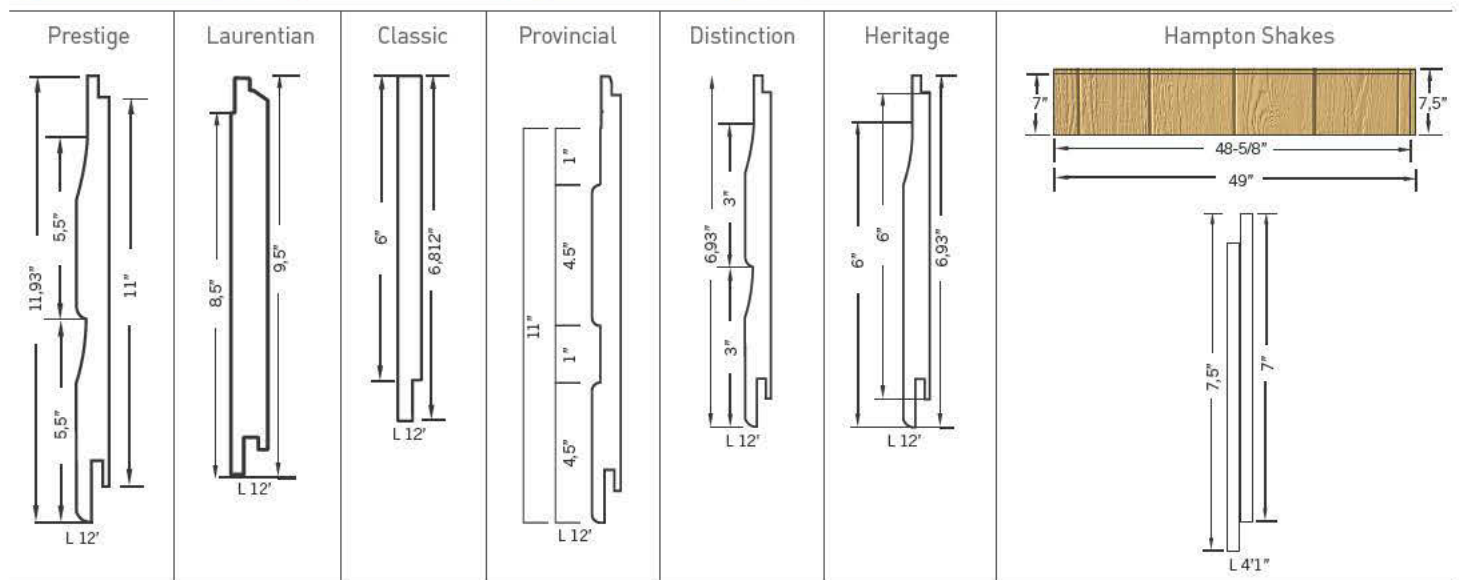

For windows and doors as an architectural accent.

Available in 3/4 and 5/4 widths.
Length per piece 12' (144")

Mitred 1 Piece Wood Corner

Add an outside corner post for more architectural details.

Available in 3/4 and 5/4 widths.
Length per piece 10' (120")

For a complete guide to all KWP Accessories,
visit our website at www.KWPproducts.com

Wood Siding, reinvented.

All Naturetech™ siding profiles are available in an array of 20 colors. Whether you want a traditional look with soft earth tones, or a contemporary style with bright, dramatic colors, the choice is yours.

* Only available in the Prestige profile.

100% Recycled wood.
FSC certified & eligible
for LEED points!

Heavy duty 1/2" thickness
- 30% thicker than
competitive sidings.

Superior design
allows for all nails
to be hidden.

Resists termite
damage and will not
rot, crack or split.

Tru-Align™ interlock
system ensures precise
horizontal alignment.

naturetech

Prefinished Engineered Wood Siding... The Natural Choice

NATURE AT ITS BEST...